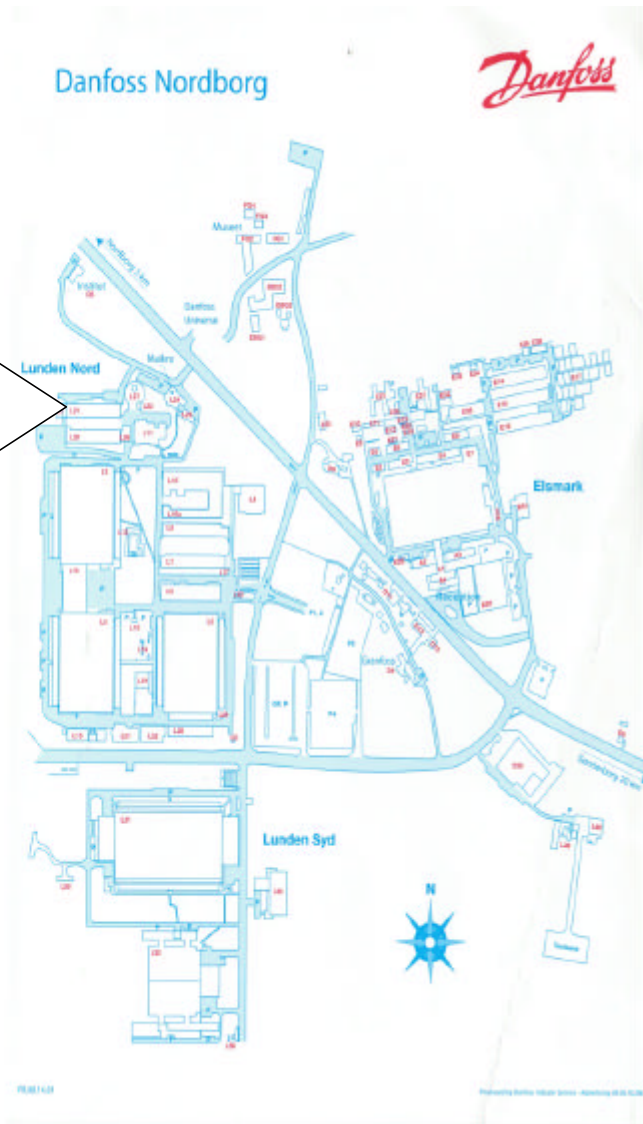

DANISH CLEAN WATER

We are located in building L21 (Lunden Nord). Drive past the high rise Danfoss office on your right hand side towards Danfoss Universe. Turn left at the sign for MAIKRO. Turn left through sliding steel gate and continue past small car park on left through raised barriers and L21 is in front of you. Our entrance is in the centre of the front of the building.